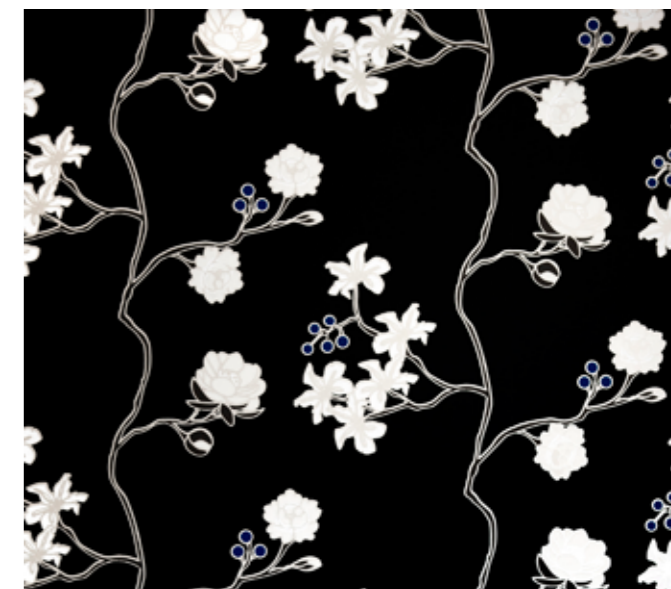

WP 1029 black