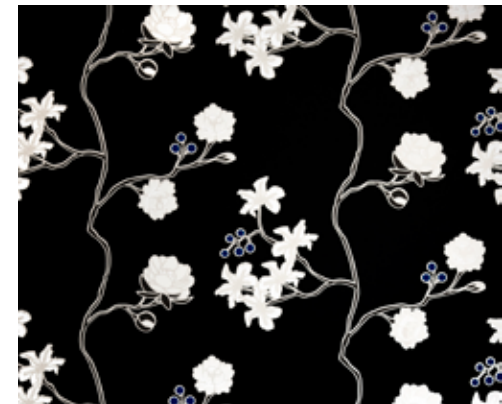

## wallpaper nagoya

vertical repeat: 53 cm halfdrop, nonwoven, wallsmat  
width 53 cm, length 10,05 m

WP 1026 yellow

WP 1027 white

WP 1028 natural

WP 1029 black

WP 1030 grey

## wallpaper metropolitan

vertical repeat: 10,6 cm, nonwoven, wallsmart  
width 53 cm, length 10,05 m

WP 1031 silver

WP 1032 bronze