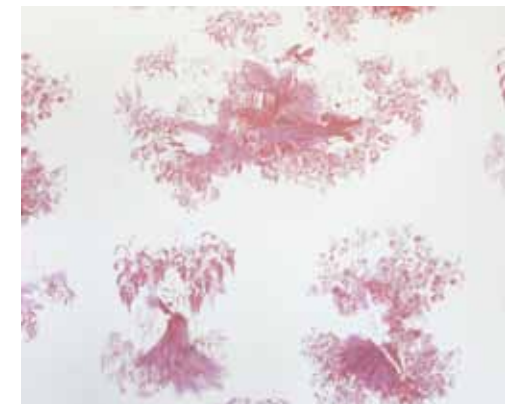

# wallpaper toile mesdames

vertical repeat: 53 cm halfdrop, nonwoven, wallsmart  
width 53 cm, length 10,05 m

WP 2040 multi

WP 2041 bronze

WP 2042 black pearl

WP 2043 fuchsia

WP 2044 denim

WP 2045 natural