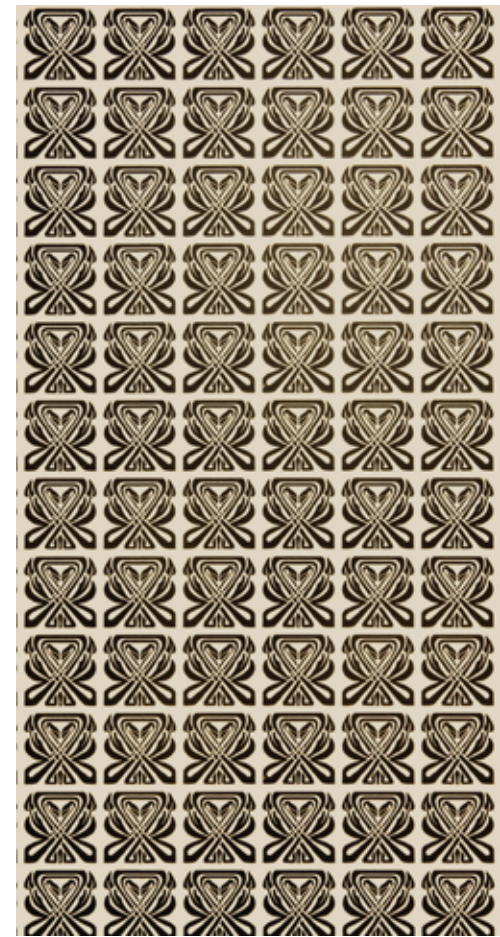

## wallpaper ashbury

vertical repeat: 53 cm, nonwoven, wallsmart  
width 53 cm, length 10,05 m

WP 1021 green

WP 1022 white

WP 1023 candy

## wallpaper nagoya

vertical repeat: 53 cm halfdrop, nonwoven, wallsmat  
width 53 cm, length 10,05 m

WP 1026 yellow

WP 1027 white

WP 1028 natural

WP 1029 black

WP 1030 grey

## wallpaper metropolitan

vertical repeat: 10,6 cm, nonwoven, wallsmart  
width 53 cm, length 10,05 m

WP 1031 silver

WP 1032 bronze