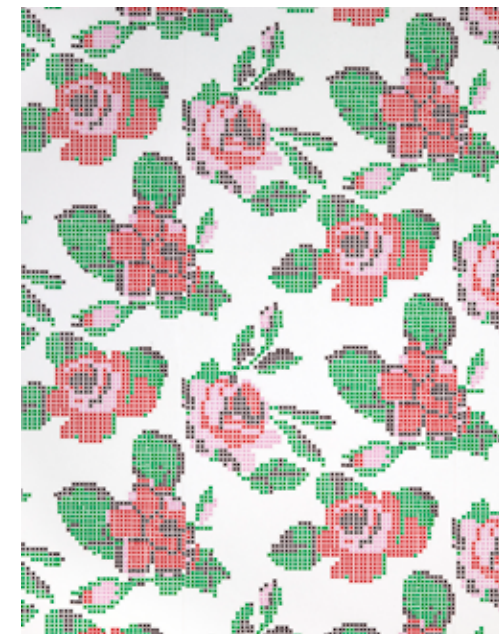

# wallpaper rose

vertical repeat: 53 cm halfdrop, nonwoven, wallmart  
width 53 cm, length 10,05 m

WP 1033 black

WP 1034 blue

WP 1035 brass

WP 1036 multi

## wallpaper ashbury

vertical repeat: 53 cm, nonwoven, wallsmart  
width 53 cm, length 10,05 m

WP 1021 green

WP 1022 white

WP 1023 candy