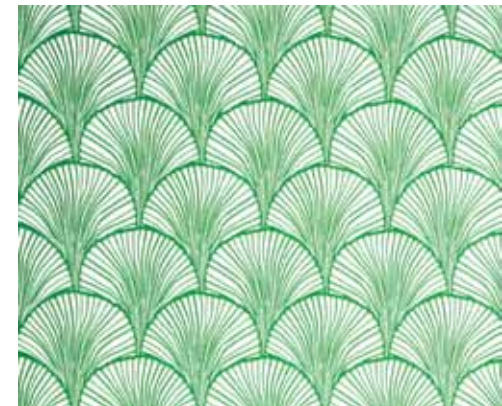

## wallpaper deia

vertical repeat: 53 cm, nonwoven, wallsmart  
width:53 cm, length 10,05 m

WP 2010 grey

WP 2011 natural

WP 2012 black

# wallpaper chelsea

vertical repeat: 53 cm, nonwoven, wallsmart  
width:53 cm, length 10,05 m

WP 2000 white

WP 2001 brass

WP 2002 celadon

WP 2003 aqua

WP 2004 red

WP 2005 mauve

# wallpaper hudson

vertical repeat: stripe, nonwoven, wallsmart  
width:53 cm, length 10,05 m

WP 2006 black/grey

WP 2007 black/multi

WP 2008 natural

WP 2009 natural/green

# wallpaper nippon

vertical repeat: 13,25 cm, nonwoven, wallsmart  
width:53 cm, length 10,05 m

WP 2013 white

WP 2014 emerald

WP 2015 turquoise

WP 2016 candy

WP 2017 yellow

WP 2018 green