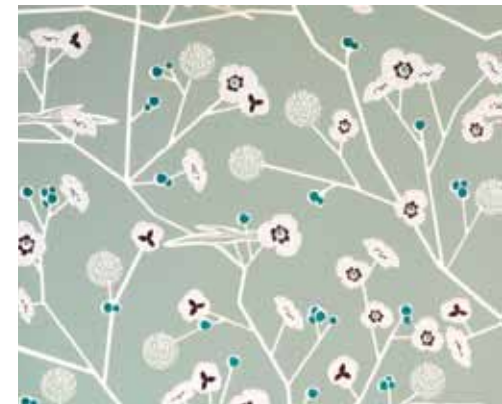

## wallpaper deia

vertical repeat: 53 cm, nonwoven, wallsmart  
width:53 cm, length 10,05 m

WP 2010 grey

WP 2011 natural

WP 2012 black

# wallpaper chelsea

vertical repeat: 53 cm, nonwoven, wallsmart  
width:53 cm, length 10,05 m

WP 2000 white

WP 2001 brass

WP 2002 celadon

WP 2003 aqua

WP 2004 red

WP 2005 mauve

# wallpaper hudson

vertical repeat: stripe, nonwoven, wallsmart  
width:53 cm, length 10,05 m

WP 2006 black/grey

WP 2007 black/multi

WP 2008 natural

WP 2009 natural/green